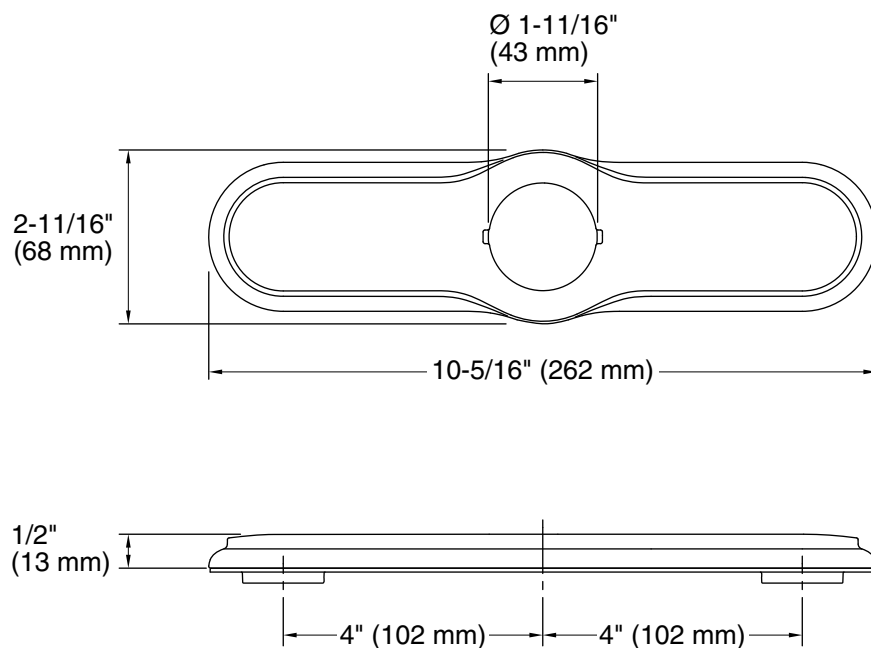

Technical Information

All product dimensions are nominal.